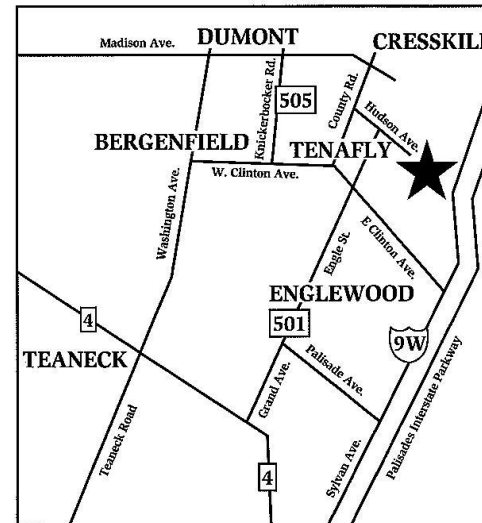

Chipping Sparrow	c	c	c	-
Dark-eyed Junco	u	-	u	c

Finches & Old World Sparrows

American Goldfinch	u	o	u	u/irr
Pine Siskin - irr	r/u	-	-	r/o
Common Redpoll - irr	-	-	-	r/o
House Finch	u	u	u	u
Purple Finch - irr	r/o	-	r/o	r/o
Evening Grosbeak- irr	r/o	-	r/o	r/o
House Sparrow	u	u	u	u

Other species on record within Tenafly

Common Loon, Red-throated Loon, Horned Grebe, Yellow-crowned Night-Heron, Glossy Ibis, Mute Swan, Tundra Swan, Brant, Gadwall, Northern Pintail, Northern Shoveler, Redhead, Canvasback, Greater Scaup, Lesser Scaup, Black Scoter, White-winged Scoter, Common Merganser, Swallow-tailed Kite, Rough-legged Hawk, Common Moorhen, Greater Yellowlegs, Least Sandpiper, Glaucous Gull, Iceland Gull, Laughing Gull, Bonaparte's Gull, Common Tern, Black Skimmer, Monk Parakeet, Willow Flycatcher, Bank Swallow, Cliff Swallow, Purple Martin, Boreal Chickadee, Marsh Wren, Varied Thrush, Swainson's Warbler, Yellow-headed Blackbird, E. Meadowlark, Brewer's Blackbird, Summer Tanager, Blue Grosbeak, Pine Grosbeak, Red Crossbill, White-winged Crossbill, Dickcissel, Lark Bunting, Grasshopper Sparrow, Henslow's Sparrow, Sharp-tailed Sparrow, Northern Shrike, and Budgerigars (released).